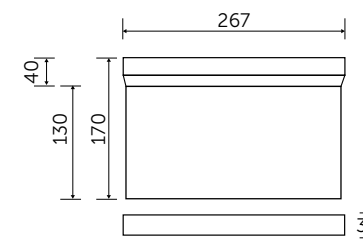

Manual Push Test Indicator

Once activated, unit illuminates for 5 minutes to indicate fitting is functioning correctly. Key Test feature can also be used.